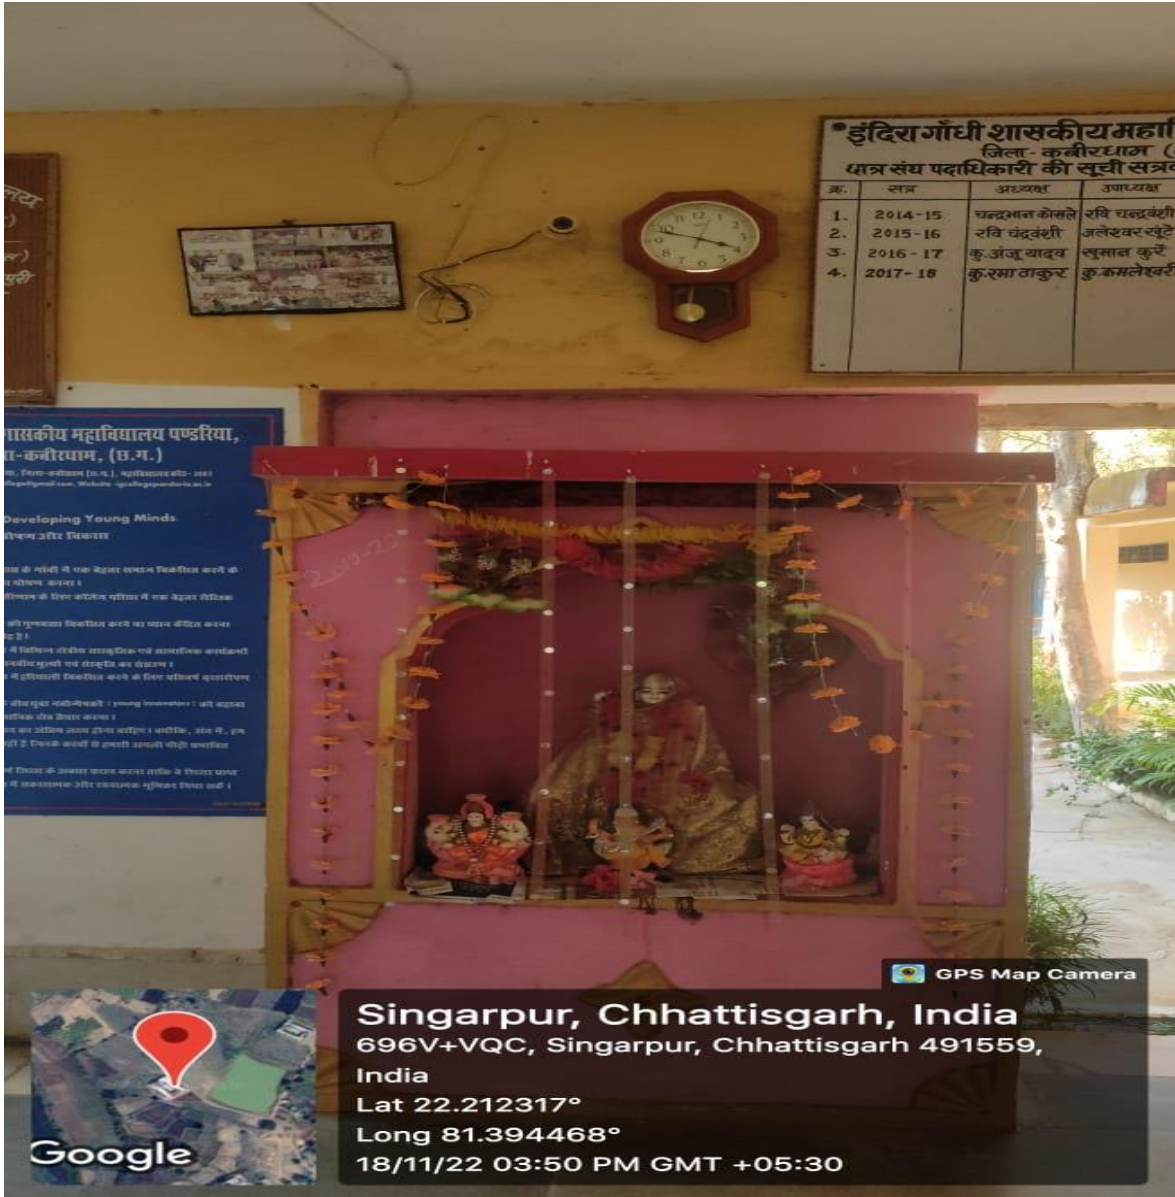

In an institute facilities, safety & counseling facility for women

Pic - A CCTV camera-1 placed on entrance gate on Institute

Camera-2

Camera-3

Camera-4

Camera-5

Pics - A CCTV camera placed on College corridor in Institute.

Camera-5

Camera-6

Pics - A CCTV camera placed on College rooftop in Institute.

Counseling –

To meet the challenges and issues of the present day changing scenario Indira Gandhi govt. college Pandaria realizes that counseling is an important feature to be provided for their all-round holistic development. The college provides academic, stress related and personal guidance to the girl students, it being a totally women's college.