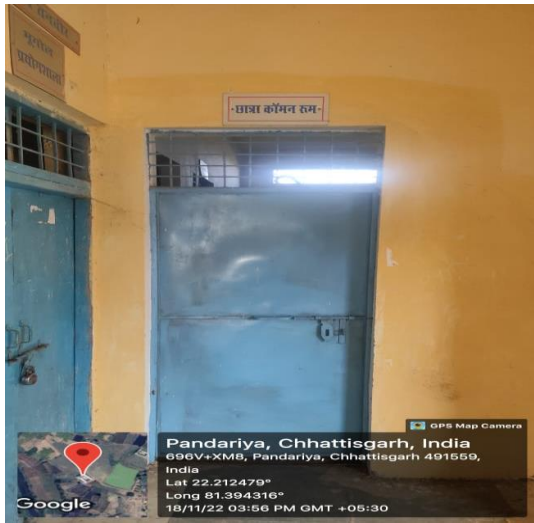

In an institute facilities, safety & counseling facility for women

Pic - A CCTV camera-1 placed on entrance gate on Institute

Camera-2

Camera-3

Camera-4

Camera-5

Pics - A CCTV camera placed on College corridor in Institute.

Heads and staff of various streams counsel the Females at the time of admission to help them choose their streams

And subjects on the basis of their capacity & capability.

Pic - A Help Desk center in Institute for the General queries.

Common room -

The common room and wash rooms in the college building for the convenience of the students with chairs and tables for taking their relaxing. The Female's toilets are equipped with a sanitary napkin vending machine and mirrors.

(A)

(B)

Pics – (A) Common room for Female Students in Institute.

(B) Sanitary pad machine present in Female common room.